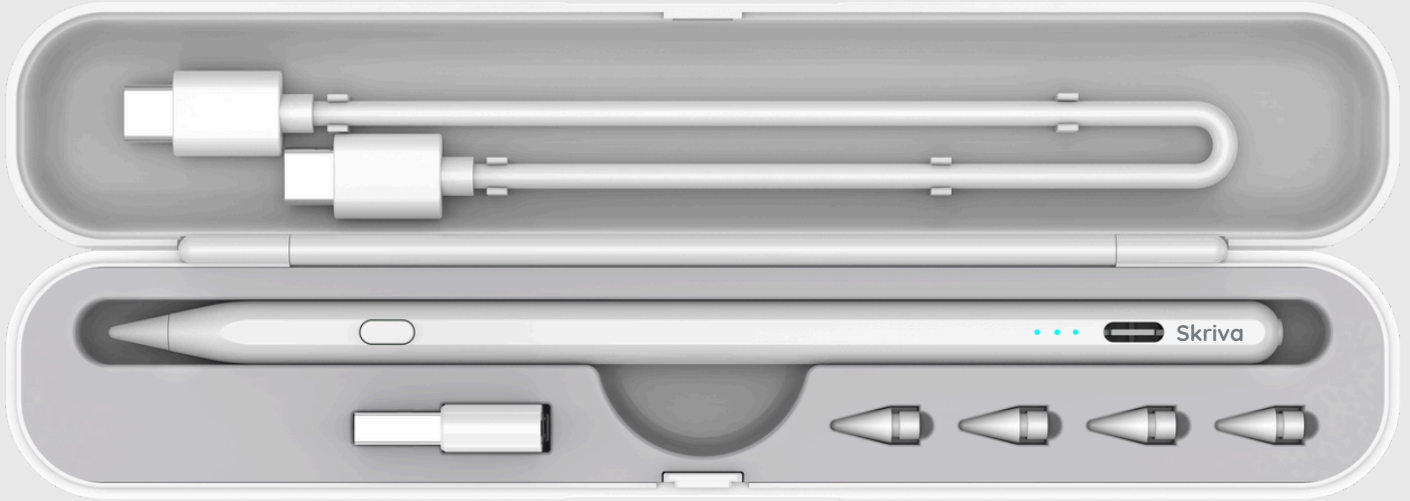

Skriva.

S-STYCASE-WHITE PRODUCT SHEET

Included in the box:

Skriva Stylus, Protective Case, 4 replacement nibs, USB-C - C Charging cable, USB-C - A adapter, User Manual

Available in the following colours:

Stylus Compatibility:

iPad (6th - 10th generation)
iPad (A16)

iPad mini (5th - 6th generation)
iPad mini (A17 Pro)

Key Features:

- Palm Rejection and Tilt Functionality
- USB-C Fast Charging
- 12 hour Battery Life with indicators
- Magnetic Storage on compatible iPads

Technical Specifications:

Battery Specifications:
Battery capacity: DC 3.7V / 140 mAh
Charging current: DC 5V / 1A
Usage time: 12 hours
Full recharge: 15 minutes
Automatic shutdown: 5 minutes of inactivity