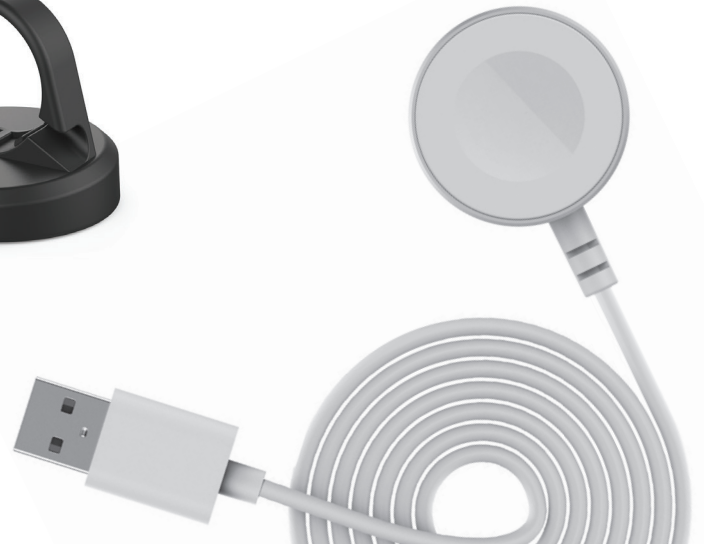

Nightstand for Apple Watch

- Includes durable, Apple Certified charging cable
- Works with all Apple Watch models
- Firmly holds Apple Watch and charging cable for secure charging
- Made of soft yet durable silicone
- Holds Apple Watch in Nightstand mode
- Apple Certified for use with Apple Watch

Kanex Nightstand was designed to conveniently charge and secure your Apple Watch in Nightstand mode. This durable silicone stand had precision cutouts for the included magnetic charger. It keeps your bedside table nice and organized while you charge.

Nightstand Mode

Take advantage of nightstand mode. When your Apple Watch is charging and on its side, you can use it as a nightstand clock and an alarm clock. Kanex Nightstand for Apple Watch securely hold your Apple Watch in place as it charges.

2M / 6ft. Charging Cable Included

The Nightstand includes an Apple Certified charging cable that fits perfectly into the stand for convenient nightstand mode charging. This durable charging cable has a reinforced matte black aluminum housing and sturdy a DuraBraid cable for extra durability.